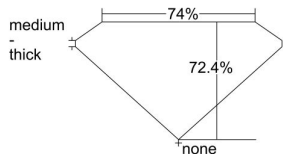

GIA®

FACSIMILE

GIA REPORT 2173093934

Verify this report at gia.edu

GIA DIAMOND DOSSIER®

March 25, 2015
GIA Report Number 2173093934
Shape and Cutting Style ..... Square Modified Brilliant
Measurements ..... 4.94 x 4.93 x 3.57 mm

GRADING RESULTS

Carat Weight ..... 0.70 carat
Color Grade ..... E
Clarity Grade VS1

ADDITIONAL GRADING INFORMATION

Polish ..... Very Good
Symmetry ..... Excellent
Fluorescence ..... None
Clarity Characteristics ..... Cloud, Feather, Pinpoint
Inscription(s): GIA 2173093934, I DO 0009513401

PROPORTIONS

Profile not to actual proportions

GRADING SCALES

GIA COLOR SCALE		GIA CLARITY SCALE			
COLORLESS	D	VERY VERY SLIGHTLY INCLUDED	FLAWLESS		
	E		INTERNALLY FLAWLESS		
	F	VERY SLIGHTLY INCLUDED	VVS₁		
	G		VVS₂		
	H		VS₁		
	NEAR COLORLESS	I	SLIGHTLY INCLUDED	VS₂	
		J		SI₁	
		FAINT	K	INCLUDED	SI₂
			L		I₁
			M		I₂
VERY LIGHT	N	LIGHT	I₃		
	O				
	P				
	Q				
	R