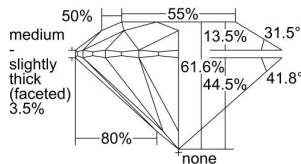

GIA®

FACSIMILE

GIA REPORT 6215913623

Verify this report at gia.edu

GIA DIAMOND DOSSIER®

March 07, 2016
GIA Report Number 6215913623
Shape and Cutting Style ..... Round Brilliant
Measurements ..... 6.00 - 6.02 x 3.70 mm

GRADING RESULTS

Carat Weight ..... 0.80 carat
Color Grade ..... K
Clarity Grade S11
Cut Grade ..... Excellent

ADDITIONAL GRADING INFORMATION

Polish ..... Very Good
Symmetry ..... Excellent
Fluorescence ..... Faint
Clarity Characteristics ..... Crystal, Feather
Inscription(s): GIA 6215913623

PROPORTIONS

Profile to actual proportions

GRADING SCALES

GIA COLOR SCALE	GIA CLARITY SCALE	GIA CUT SCALE	
D	FLAWLESS	EXCELLENT	
E	INTERNALLY FLAWLESS		
F		VVS₁	VERY GOOD
G	VVS₂		
H	VS₁	GOOD	
I	VS₂		
J	S1₁	FAIR	
K	S1₂		
L	I₁	POOR	
M	I₂		
N	I₃		
O			
P			
Q			
R			
S			
T			
U			
V			
W			
X			
Y			
Z