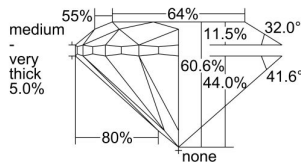

GIA®

FACSIMILE

GIA REPORT 5171428898

Verify this report at gia.edu

GIA DIAMOND DOSSIER®

December 17, 2015
GIA Report Number 5171428898
Shape and Cutting Style ..... Round Brilliant
Measurements ..... 5.07 - 5.09 x 3.08 mm

GRADING RESULTS

Carat Weight ..... 0.50 carat
Color Grade ..... E
Clarity Grade VS1
Cut Grade ..... Good

ADDITIONAL GRADING INFORMATION

Polish ..... Good
Symmetry ..... Good
Fluorescence ..... None
Clarity Characteristics ..... Feather, Pinpoint
Inscription(s): GIA 5171428898

PROPORTIONS

Profile to actual proportions