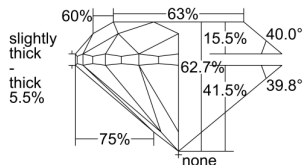

GIA®

FACSIMILE

GIA REPORT 5171404527

Verify this report at gia.edu

GIA DIAMOND DOSSIER®

December 01, 2015
GIA Report Number 5171404527
Shape and Cutting Style ..... Round Brilliant
Measurements ..... 5.52 - 5.57 x 3.48 mm

GRADING RESULTS

Carat Weight ..... 0.70 carat
Color Grade ..... G
Clarity Grade S11
Cut Grade ..... Good

ADDITIONAL GRADING INFORMATION

Polish ..... Very Good
Symmetry ..... Fair
Fluorescence ..... Strong Blue
Clarity Characteristics ..... Feather
Inscription(s): GIA 5171404527

PROPORTIONS

Profile to actual proportions