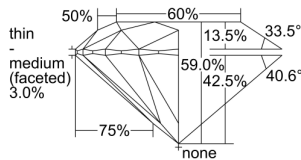

GIA®

FACSIMILE

GIA DIAMOND DOSSIER®

March 22, 2016
GIA Report Number 2227134261
Shape and Cutting Style ..... Round Brilliant
Measurements ..... 3.79 - 3.80 x 2.24 mm

GRADING RESULTS

Carat Weight ..... 0.19 carat
Color Grade ..... E
Clarity Grade VS1
Cut Grade ..... Very Good

ADDITIONAL GRADING INFORMATION

Polish ..... Excellent
Symmetry ..... Excellent
Fluorescence ..... None
Clarity Characteristics ..... Cloud
Inscription(s): GIA 2227134261

GIA REPORT 2227134261

Verify this report at gia.edu

PROPORTIONS

Profile to actual proportions

GRADING SCALES

GIA COLOR SCALE	GIA CLARITY SCALE	GIA CUT SCALE	
D	FLAWLESS	EXCELLENT	
E	INTERNALLY FLAWLESS		
F		VVS₁	VERY GOOD
G	VVS₂		
H	VS₁	GOOD	
I	VS₂		
J	SI₁	FAIR	
K	SI₂		
L	I₁	POOR	
M			
N			
O	I₂		
P			
Q	I₃		
R			
S			
T			
U			
V			
W			
X			
Y			
Z