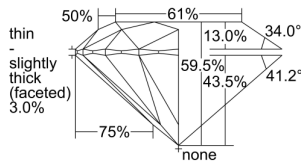

GIA®

FACSIMILE

GIA REPORT 6212871841

Verify this report at gia.edu

GIA DIAMOND DOSSIER®

February 25, 2016
GIA Report Number 6212871841
Shape and Cutting Style ..... Round Brilliant
Measurements ..... 5.03 - 5.05 x 3.00 mm

GRADING RESULTS

Carat Weight ..... 0.46 carat
Color Grade ..... D
Clarity Grade VVS1
Cut Grade ..... Excellent

ADDITIONAL GRADING INFORMATION

Polish ..... Excellent
Symmetry ..... Excellent
Fluorescence ..... None
Clarity Characteristics ..... Pinpoint
Inscription(s): GIA 6212871841

PROPORTIONS

GRADING SCALES

GIA COLOR SCALE	GIA CLARITY SCALE	GIA CUT SCALE	
D	FLAWLESS	EXCELLENT	
E	INTERNALLY FLAWLESS		
F		VVS₁	VERY GOOD
G	VVS₂		
H	VS₁	GOOD	
I	VS₂		
J	SI₁	FAIR	
K	SI₂		
L	I₁	POOR	
M	I₂		
N	I₃		
O			
P			
Q			
R			
S			
T			
U			
V			
W			
X			
Y			
Z