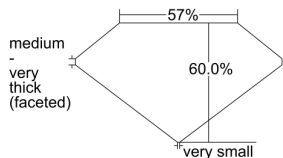

GIA®

FACSIMILE

GIA REPORT 2173538027

Verify this report at gia.edu

GIA DIAMOND DOSSIER®

March 22, 2016
GIA Report Number 2173538027
Shape and Cutting Style ..... Heart Brilliant
Measurements ..... 5.02 x 5.71 x 3.42 mm

GRADING RESULTS

Carat Weight ..... 0.60 carat
Color Grade ..... D
Clarity Grade SI1

ADDITIONAL GRADING INFORMATION

Polish ..... Very Good
Symmetry ..... Good
Fluorescence ..... Medium Blue
Clarity Characteristics ..... Crystal
Inscription(s): GIA 2173538027

PROPORTIONS

Profile not to actual proportions

GRADING SCALES

GIA COLOR SCALE		GIA CLARITY SCALE			
COLORLESS	D	VERY VERY SLIGHTLY INCLUDED	FLAWLESS		
	E		INTERNALLY FLAWLESS		
	F	VERY SLIGHTLY INCLUDED	VVS₁		
	G		VVS₂		
	H		VS₁		
	NEAR COLORLESS	I	SLIGHTLY INCLUDED	VS₂	
		J		SI₁	
		FAINT	K	INCLUDED	SI₂
			L		I₁
			M		I₂
VERY LIGHT	N	LIGHT	I₃		
	O				
	P				
	Q				
	R				
	S				
	T				
	U				
	V				
	W				
	X				
	Y				
	Z