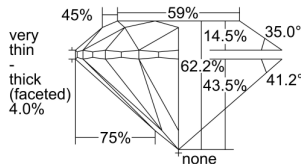

GIA®

FACSIMILE

GIA REPORT 6211655872

Verify this report at gia.edu

GIA DIAMOND DOSSIER®

January 31, 2016
GIA Report Number 6211655872
Shape and Cutting Style ..... Round Brilliant
Measurements ..... 5.85 - 5.89 x 3.65 mm

GRADING RESULTS

Carat Weight ..... 0.78 carat
Color Grade ..... D
Clarity Grade VS1
Cut Grade ..... Very Good

ADDITIONAL GRADING INFORMATION

Polish ..... Very Good
Symmetry ..... Very Good
Fluorescence ..... Strong Blue
Clarity Characteristics..... Crystal, Feather, Pinpoint
Inscription(s): GIA 6211655872

PROPORTIONS

Profile to actual proportions