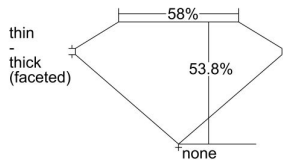

GIA®

FACSIMILE

GIA REPORT 2173538019

Verify this report at gia.edu

GIA DIAMOND DOSSIER®

March 22, 2016
GIA Report Number 2173538019
Shape and Cutting Style ..... Heart Brilliant
Measurements ..... 5.02 x 5.74 x 3.09 mm

GRADING RESULTS

Carat Weight ..... 0.50 carat
Color Grade ..... D
Clarity Grade VS1

ADDITIONAL GRADING INFORMATION

Polish ..... Very Good
Symmetry ..... Very Good
Fluorescence ..... Medium Blue
Clarity Characteristics ..... Bruise
Inscription(s): GIA 2173538019

PROPORTIONS

Profile not to actual proportions

GRADING SCALES

GIA COLOR SCALE		GIA CLARITY SCALE			
COLORLESS	D	VERY VERY SLIGHTLY INCLUDED	FLAWLESS		
	E		INTERNALLY FLAWLESS		
	F	VERY SLIGHTLY INCLUDED	VVS₁		
	G		VVS₂		
	H		VS₁		
	NEAR COLORLESS	I	SLIGHTLY INCLUDED	VS₂	
		J		SI₁	
		FAINT	K	INCLUDED	SI₂
			L		I₁
			M		I₂
VERY LIGHT	N	LIGHT	I₃		
	O				
	P				
	Q				
	R