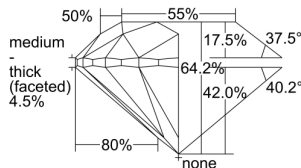

GIA®

FACSIMILE

GIA REPORT 6212894841

Verify this report at gia.edu

GIA DIAMOND DOSSIER®

March 21, 2016
GIA Report Number 6212894841
Shape and Cutting Style ..... Round Brilliant
Measurements ..... 4.93 - 5.00 x 3.19 mm

GRADING RESULTS

Carat Weight ..... 0.50 carat
Color Grade ..... D
Clarity Grade VS1
Cut Grade ..... Very Good

ADDITIONAL GRADING INFORMATION

Polish ..... Excellent
Symmetry ..... Good
Fluorescence ..... Medium Blue
Clarity Characteristics ..... Indented Natural
Inscription(s): GIA 6212894841

PROPORTIONS

Profile to actual proportions

GRADING SCALES

GIA COLOR SCALE

COLORED	D
	E
	F
	G
	H
	I
	J
NEAR COLORLESS	K
	L
	M
	N
	O
	P
	Q
	R
	S
	T
	U
	V
	W
	X
	Y
	Z

GIA CLARITY SCALE

VERY VERY SLIGHTLY INCLUDED	FLAWLESS
	INTERNALLY FLAWLESS
VERY SLIGHTLY INCLUDED	VVS₁
	VVS₂
SLIGHTLY INCLUDED	VS₁
	VS₂
INCLUDED	SI₁
	SI₂
	I₁
	I₂
	I₃

GIA CUT SCALE

EXCELLENT
VERY GOOD
GOOD
FAIR
POOR