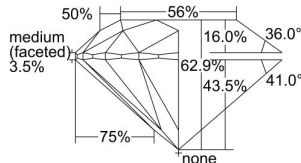

GIA®

FACSIMILE

GIA REPORT 3215846829

Verify this report at gia.edu

GIA DIAMOND DOSSIER®

February 24, 2016
GIA Report Number 3215846829
Shape and Cutting Style ..... Round Brilliant
Measurements ..... 5.55 - 5.58 x 3.50 mm

GRADING RESULTS

Carat Weight ..... 0.66 carat
Color Grade ..... J
Clarity Grade VVS2
Cut Grade ..... Excellent

ADDITIONAL GRADING INFORMATION

Polish ..... Excellent
Symmetry ..... Excellent
Fluorescence ..... None
Clarity Characteristics..... Needle, Cloud, Surface Graining
Inscription(s): GIA 3215846829

PROPORTIONS

Profile to actual proportions