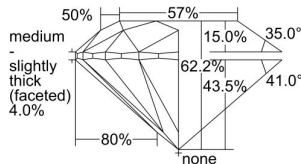

GIA®

FACSIMILE

GIA REPORT 2217904651

Verify this report at gia.edu

GIA DIAMOND DOSSIER®

February 29, 2016
GIA Report Number 2217904651
Shape and Cutting Style ..... Round Brilliant
Measurements ..... 4.84 - 4.87 x 3.02 mm

GRADING RESULTS

Carat Weight ..... 0.44 carat
Color Grade ..... H
Clarity Grade VS2
Cut Grade ..... Excellent

ADDITIONAL GRADING INFORMATION

Polish ..... Excellent
Symmetry ..... Excellent
Fluorescence ..... None
Clarity Characteristics ..... Crystal, Feather
Inscription(s): GIA 2217904651

PROPORTIONS

Profile to actual proportions

GRADING SCALES

GIA COLOR SCALE	GIA CLARITY SCALE	GIA CUT SCALE	
D	FLAWLESS	EXCELLENT	
E	INTERNALLY FLAWLESS		
F		VVS₁	VERY GOOD
G	VVS₂		
H	VS₁	GOOD	
I	VS₂		
J	SI₁	FAIR	
K	SI₂		
L	I₁	POOR	
M	I₂		
N	I₃		
O			
P			
Q			
R			
S			
T			
U			
V			
W			
X			
Y			
Z