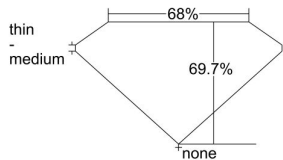

GIA®

FACSIMILE

GIA REPORT 2175522593

Verify this report at gia.edu

GIA DIAMOND DOSSIER®

March 08, 2016
GIA Report Number 2175522593
Shape and Cutting Style ..... Square Modified Brilliant
Measurements ..... 5.10 x 5.05 x 3.52 mm

GRADING RESULTS

Carat Weight ..... 0.76 carat
Color Grade I
Clarity Grade VS2

ADDITIONAL GRADING INFORMATION

Polish ..... Very Good
Symmetry ..... Very Good
Fluorescence ..... None
Clarity Characteristics ..... Feather, Chip
Inscription(s): GIA 2175522593

PROPORTIONS

Profile not to actual proportions

GRADING SCALES

GIA COLOR SCALE		GIA CLARITY SCALE			
COLORLESS	D	VERY VERY SLIGHTLY INCLUDED	FLAWLESS		
	E		INTERNALLY FLAWLESS		
	F	VERY SLIGHTLY INCLUDED	VVS₁		
	G		VVS₂		
	H		VS₁		
	NEAR COLORLESS	I	SLIGHTLY INCLUDED	VS₂	
		J		SI₁	
		FAINT	K	INCLUDED	SI₂
			L		I₁
			M		I₂
VERY LIGHT	N	LIGHT	I₃		
	O				
	P				
	Q				
LIGHT	R				
	S				
	T				
	U				
	V				
	Z