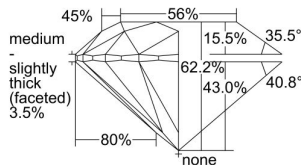

GIA®

FACSIMILE

GIA REPORT 2226035631

Verify this report at gia.edu

GIA DIAMOND DOSSIER®

March 08, 2016
GIA Report Number 2226035631
Shape and Cutting Style ..... Round Brilliant
Measurements ..... 4.70 - 4.73 x 2.93 mm

GRADING RESULTS

Carat Weight ..... 0.40 carat
Color Grade ..... G
Clarity Grade VVS2
Cut Grade ..... Excellent

ADDITIONAL GRADING INFORMATION

Polish ..... Excellent
Symmetry ..... Excellent
Fluorescence ..... Strong Blue
Clarity Characteristics ..... Cloud, Pinpoint
Inscription(s): GIA 2226035631

PROPORTIONS

Profile to actual proportions