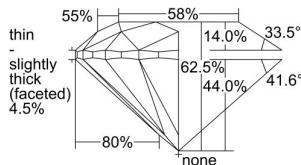

GIA®

FACSIMILE

GIA DIAMOND DOSSIER®

February 08, 2016
GIA Report Number 2175482033
Shape and Cutting Style ..... Round Brilliant
Measurements ..... 6.16 - 6.20 x 3.87 mm

GRADING RESULTS

Carat Weight ..... 0.91 carat
Color Grade I
Clarity Grade S11
Cut Grade ..... Excellent

ADDITIONAL GRADING INFORMATION

Polish ..... Excellent
Symmetry ..... Very Good
Fluorescence ..... Faint
Clarity Characteristics ..... Feather, Cloud, Crystal
Inscription(s): GIA 2175482033

GIA REPORT 2175482033

Verify this report at gia.edu

PROPORTIONS

Profile to actual proportions