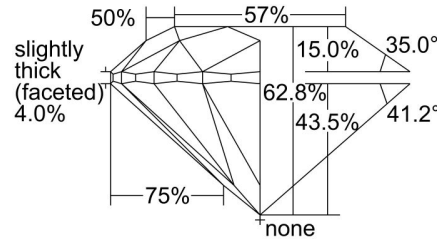

GIA DIAMOND GRADING REPORT

 February 04, 2016
 GIA Report Number 2217670994
 Shape and Cutting Style Round Brilliant
 Measurements 7.55 - 7.60 x 4.76 mm

GRADING RESULTS

 Carat Weight 1.70 carat
 Color Grade F
 Clarity Grade VS1
 Cut Grade Excellent

ADDITIONAL GRADING INFORMATION

 Polish Excellent
 Symmetry Excellent
 Fluorescence None
 Inscription(s): GIA 2217670994
Comments: Pinpoints are not shown.

PROPORTIONS

Profile to actual proportions

CLARITY CHARACTERISTICS

KEY TO SYMBOLS*

-  Cloud
-  Crystal
-  Feather
-  Needle

* Red symbols denote internal characteristics (inclusions). Green or black symbols denote external characteristics (blemishes). Diagram is an approximate representation of the diamond, and symbols shown indicate type, position, and approximate size of clarity characteristics. All clarity characteristics may not be shown. Details of finish are not shown.