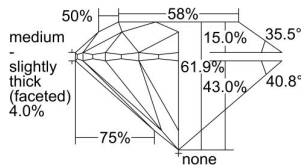

GIA®

FACSIMILE

GIA REPORT 3225038671

Verify this report at gia.edu

GIA DIAMOND DOSSIER®

March 09, 2016
GIA Report Number 3225038671
Shape and Cutting Style ..... Round Brilliant
Measurements ..... 5.67 - 5.69 x 3.52 mm

GRADING RESULTS

Carat Weight ..... 0.70 carat
Color Grade ..... E
Clarity Grade VVS2
Cut Grade ..... Excellent

ADDITIONAL GRADING INFORMATION

Polish ..... Excellent
Symmetry ..... Excellent
Fluorescence ..... Medium Blue
Clarity Characteristics..Cloud, Pinpoint, Needle, Indented Natural
Inspection(s): GIA 3225038671

PROPORTIONS

Profile to actual proportions

GRADING SCALES

GIA COLOR SCALE	GIA CLARITY SCALE	GIA CUT SCALE	
D	FLAWLESS	EXCELLENT	
E	INTERNALLY FLAWLESS		
F		VVS₁	VERY GOOD
G	VVS₂		
H	VS₁	GOOD	
I	VS₂		
J	SI₁	FAIR	
K	SI₂		
L	I₁	POOR	
M	I₂		
N	I₃		
O			
P			
Q			
R			
S			
T			
U			
V			
W			
X			
Y			
Z