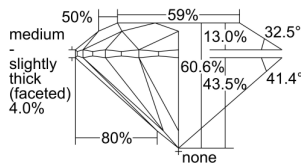

GIA®

FACSIMILE

GIA REPORT 7212883623

Verify this report at gia.edu

GIA DIAMOND DOSSIER®

February 29, 2016
GIA Report Number 7212883623
Shape and Cutting Style ..... Round Brilliant
Measurements ..... 4.86 - 4.88 x 2.95 mm

GRADING RESULTS

Carat Weight ..... 0.42 carat
Color Grade ..... K
Clarity Grade VVS1
Cut Grade ..... Excellent

ADDITIONAL GRADING INFORMATION

Polish ..... Excellent
Symmetry ..... Excellent
Fluorescence ..... Strong Blue
Clarity Characteristics ..... Feather, Indented Natural
Inscription(s): GIA 7212883623

PROPORTIONS

Profile to actual proportions

GRADING SCALES

GIA COLOR SCALE	GIA CLARITY SCALE	GIA CUT SCALE	
D	FLAWLESS	EXCELLENT	
E	INTERNALLY FLAWLESS		
F		VVS₁	VERY GOOD
G	VVS₂		
H	VS₁	GOOD	
I	VS₂		
J	SI₁	FAIR	
K	SI₂		
L	I₁	POOR	
M	I₂		
N	I₃		
O			
P			
Q			
R			
S			
T			
U			
V			
W			
X			
Y			
Z