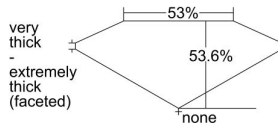

GIA®

FACSIMILE

GIA REPORT 2175232571

Verify this report at gia.edu

GIA DIAMOND DOSSIER®

July 10, 2015
GIA Report Number 2175232571
Shape and Cutting Style ..... Marquise Brilliant
Measurements ..... 7.67 x 4.77 x 2.56 mm

GRADING RESULTS

Carat Weight ..... 0.61 carat
Color Grade ..... H
Clarity Grade VS1

ADDITIONAL GRADING INFORMATION

Polish ..... Good
Symmetry ..... Fair
Fluorescence ..... None
Clarity Characteristics ..... Crystal
Inscription(s): GIA 2175232571, IGI 30424581

PROPORTIONS

Profile not to actual proportions

GRADING SCALES

GIA COLOR SCALE		GIA CLARITY SCALE			
COLORLESS	D	VERY VERY SLIGHTLY INCLUDED	FLAWLESS		
	E		INTERNALLY FLAWLESS		
	F		VVS₁		
	G		VVS₂		
	NEAR COLORLESS	H	VERY SLIGHTLY INCLUDED	VS₁	
		I		VS₂	
		FAINT	J	SLIGHTLY INCLUDED	SI₁
			K		SI₂
	L		I₁		
	VERT LIGHT		M	INCLUDED	I₂
N			I₃		
O					
P					
Q					
R					
LIGHT	S				
	T				
	U				
	V				
	W				
	X				
Y					
Z