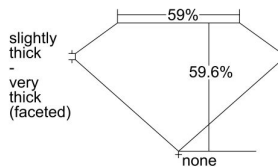

GIA®

FACSIMILE

GIA REPORT 5213847745

Verify this report at gia.edu

GIA DIAMOND DOSSIER®

February 23, 2016
GIA Report Number 5213847745
Shape and Cutting Style ..... Heart Brilliant
Measurements ..... 4.29 x 5.15 x 3.07 mm

GRADING RESULTS

Carat Weight ..... 0.40 carat
Color Grade ..... K
Clarity Grade SI1

ADDITIONAL GRADING INFORMATION

Polish ..... Excellent
Symmetry ..... Very Good
Fluorescence ..... None
Clarity Characteristics ..... Feather, Crystal
Inscription(s): GIA 5213847745

PROPORTIONS

Profile not to actual proportions

GRADING SCALES

GIA COLOR SCALE		GIA CLARITY SCALE		
NEAR COLORLESS	D	VERY VERY SLIGHTLY INCLUDED	FLAWLESS	
	E		INTERNALLY FLAWLESS	
	F	VERY SLIGHTLY INCLUDED	VVS₁	
	G		VVS₂	
	H	SLIGHTLY INCLUDED	VS₁	
	I		VS₂	
	J	INCLUDED	SI₁	
	K		SI₂	
	FAINT	L	INCLUDED	I₁
		M		I₂
N		I₃		
VERY LIGHT		O	INCLUDED	
		P		
		Q		
		R		
	S			
	T			
LIGHT	U			
	V			
	W			
	X			
Y				
Z