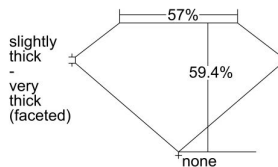

GIA®

FACSIMILE

GIA REPORT 6212847792

Verify this report at gia.edu

GIA DIAMOND DOSSIER®

February 25, 2016
GIA Report Number 6212847792
Shape and Cutting Style ..... Heart Brilliant
Measurements ..... 4.56 x 5.08 x 3.02 mm

GRADING RESULTS

Carat Weight ..... 0.41 carat
Color Grade ..... D
Clarity Grade VVS2

ADDITIONAL GRADING INFORMATION

Polish ..... Very Good
Symmetry ..... Very Good
Fluorescence ..... None
Clarity Characteristics ..... Feather, Pinpoint
Inscription(s): GIA 6212847792

PROPORTIONS

Profile not to actual proportions

GRADING SCALES

GIA COLOR SCALE		GIA CLARITY SCALE			
COLORLESS	D	VERY VERY SLIGHTLY INCLUDED	FLAWLESS		
	E		INTERNALLY FLAWLESS		
	F	VERY SLIGHTLY INCLUDED	VVS₁		
	G		VVS₂		
	H		VS₁		
	NEAR COLORLESS	I	SLIGHTLY INCLUDED	VS₂	
		J		SI₁	
		FAINT	K	INCLUDED	SI₂
			L		I₁
			M		I₂
VERY LIGHT			N	NOT GRADED	I₃
			O		
			P		
	Q				
LIGHT	R				
	S				
	T				
	U				
	V				
	Z