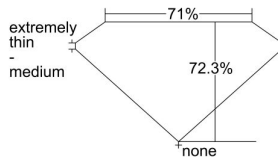

GIA®

FACSIMILE

GIA REPORT 1172179770

Verify this report at gia.edu

GIA DIAMOND DOSSIER®

May 29, 2015
GIA Report Number 1172179770
Shape and Cutting Style ..... Emerald Cut
Measurements ..... 5.26 x 3.93 x 2.84 mm

GRADING RESULTS

Carat Weight ..... 0.54 carat
Color Grade ..... K
Clarity Grade VS1

ADDITIONAL GRADING INFORMATION

Polish ..... Very Good
Symmetry ..... Very Good
Fluorescence ..... None
Clarity Characteristics..... Cloud, Cavity
Inscription(s): GIA 1172179770

PROPORTIONS

Profile not to actual proportions

GRADING SCALES

GIA COLOR SCALE		GIA CLARITY SCALE			
COLORLESS	D	VERY VERY SLIGHTLY INCLUDED	FLAWLESS		
	E		INTERNALLY FLAWLESS		
	F	VERY SLIGHTLY INCLUDED	VVS₁		
	G		VVS₂		
	H		VS₁		
	NEAR COLORLESS	I	SLIGHTLY INCLUDED	VS₂	
		J		SI₁	
		FAINT	K	INCLUDED	SI₂
			L		I₁
			M		I₂
VERY LIGHT	N	LIGHT	I₃		
	O				
	P				
	Q				
LIGHT	R				
	S				
	T				
	U				
	V				
	Z