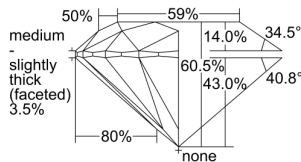

GIA®

FACSIMILE

GIA DIAMOND DOSSIER®

February 25, 2016
GIA Report Number 7211890710
Shape and Cutting Style ..... Round Brilliant
Measurements ..... 4.00 - 4.01 x 2.42 mm

GRADING RESULTS

Carat Weight ..... 0.24 carat
Color Grade ..... F
Clarity Grade VS2
Cut Grade ..... Excellent

ADDITIONAL GRADING INFORMATION

Polish ..... Excellent
Symmetry ..... Excellent
Fluorescence ..... None
Clarity Characteristics ..... Cloud
Inscription(s): GIA 7211890710

GIA REPORT 7211890710

Verify this report at gia.edu

PROPORTIONS

Profile to actual proportions

GRADING SCALES

GIA COLOR SCALE

COLORED	D
	E
	F
	G
	H
	I
	J
NEAR COLORLESS	K
	L
Faint	M
	N
	O
	P
	R
	S
	T
	U
	V
	W
	X
	Y
Light	Z

GIA CLARITY SCALE

GIA CUT SCALE

EXCELLENT	VERY GOOD	GOOD	FAIR	POOR	
					EXCELLENT
VERY GOOD	GOOD	FAIR	POOR	GIA CUT SCALE	
					VERY GOOD
GOOD	FAIR	POOR	GIA CUT SCALE	GIA CUT SCALE	
					GOOD
FAIR	POOR	GIA CUT SCALE	GIA CUT SCALE	GIA CUT SCALE	
					FAIR
POOR	GIA CUT SCALE	GIA CUT SCALE	GIA CUT SCALE	GIA CUT SCALE	
					POOR