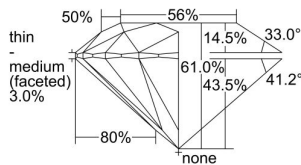

GIA®

FACSIMILE

GIA REPORT 5216842933

Verify this report at gia.edu

GIA DIAMOND DOSSIER®

February 19, 2016
GIA Report Number 5216842933
Shape and Cutting Style ..... Round Brilliant
Measurements ..... 4.56 - 4.57 x 2.79 mm

GRADING RESULTS

Carat Weight ..... 0.35 carat
Color Grade ..... G
Clarity Grade VVS2
Cut Grade ..... Excellent

ADDITIONAL GRADING INFORMATION

Polish ..... Excellent
Symmetry ..... Excellent
Fluorescence ..... None
Clarity Characteristics..... Pinpoint, Cloud, Surface Graining
Inscription(s): GIA 5216842933

PROPORTIONS

Profile to actual proportions

GRADING SCALES

GIA COLOR SCALE

COLORESS	D
	E
	F
	G
	H
	I
	J
NEAR COLORESS	K
	L
FAINT	M
	N
	O
	P
VERY LIGHT	R
	S
	T
	U
	V
LIGHT	W
	X
	Y
	Z

GIA CLARITY SCALE

FLAWLESS	VERY VERY SLIGHTLY INCLUDED	VVS₁	VVS₂	VS₁	VS₂	SI₁	SI₂	I₁	I₂	I₃	
											VERY SLIGHTLY INCLUDED
INTERNALLY FLAWLESS	VERY SLIGHTLY INCLUDED										

GIA CUT SCALE

EXCELLENT
VERY GOOD
GOOD
FAIR
POOR