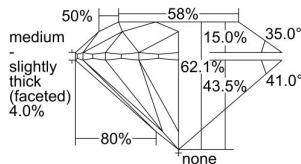

GIA®

FACSIMILE

GIA DIAMOND DOSSIER®

January 09, 2016
GIA Report Number 7211488534
Shape and Cutting Style ..... Round Brilliant
Measurements ..... 5.69 - 5.71 x 3.54 mm

GRADING RESULTS

Carat Weight ..... 0.71 carat
Color Grade ..... H
Clarity Grade S11
Cut Grade ..... Excellent

ADDITIONAL GRADING INFORMATION

Polish ..... Excellent
Symmetry ..... Excellent
Fluorescence ..... Medium Blue
Clarity Characteristics ..... Twinning Wisp
Inscription(s): GIA 7211488534

GIA REPORT 7211488534

Verify this report at gia.edu

PROPORTIONS

Profile to actual proportions