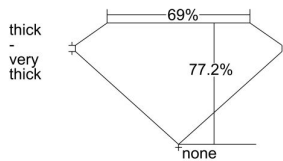

GIA®

FACSIMILE

GIA REPORT 2175439474

Verify this report at gia.edu

GIA DIAMOND DOSSIER®

January 06, 2016
GIA Report Number 2175439474
Shape and Cutting Style ..... Square Modified Brilliant
Measurements ..... 5.07 x 5.03 x 3.88 mm

GRADING RESULTS

Carat Weight ..... 0.91 carat
Color Grade ..... G
Clarity Grade VVS2

ADDITIONAL GRADING INFORMATION

Polish ..... Very Good
Symmetry ..... Good
Fluorescence ..... None
Clarity Characteristics ..... Chip, Feather
Inscription(s): GIA 2175439474

PROPORTIONS

Profile not to actual proportions

GRADING SCALES

GIA COLOR SCALE		GIA CLARITY SCALE			
COLORLESS	D	VERY VERY SLIGHTLY INCLUDED	FLAWLESS		
	E		INTERNALLY FLAWLESS		
	F	VERY SLIGHTLY INCLUDED	VVS₁		
	G		VVS₂		
	H		VS₁		
	NEAR COLORLESS	I	SLIGHTLY INCLUDED	VS₂	
		J		SI₁	
		FAINT	K	INCLUDED	SI₂
			L		I₁
			M		I₂
VERY LIGHT			N	LIGHT	I₃
	O				
	P				
	Q				
LIGHT	R				
	S				
	T				
	U				
	V				
	W				
	X				
	Y				
	Z