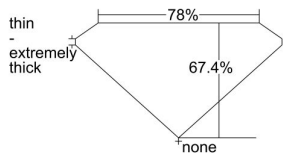

GIA®

FACSIMILE

GIA REPORT 6215700493

Verify this report at gia.edu

GIA DIAMOND DOSSIER®

February 03, 2016
GIA Report Number 6215700493
Shape and Cutting Style ..... Square Modified Brilliant
Measurements ..... 5.20 x 5.03 x 3.39 mm

GRADING RESULTS

Carat Weight ..... 0.70 carat
Color Grade ..... F
Clarity Grade SI1

ADDITIONAL GRADING INFORMATION

Polish ..... Very Good
Symmetry ..... Good
Fluorescence ..... None
Clarity Characteristics ..... Crystal, Cloud, Feather
Inscription(s): GIA 6215700493

PROPORTIONS

Profile not to actual proportions

GRADING SCALES

GIA COLOR SCALE		GIA CLARITY SCALE			
COLORLESS	D	VERY VERY SLIGHTLY INCLUDED	FLAWLESS		
	E		INTERNALLY FLAWLESS		
	F	VERY SLIGHTLY INCLUDED	VVS₁		
	G		VVS₂		
	NEAR COLORLESS	H	SLIGHTLY INCLUDED	VS₁	
		I		VS₂	
	FAINT	J	SLIGHTLY INCLUDED	SI₁	
		K		SI₂	
		VERY LIGHT	L	INCLUDED	I₁
			M		I₂
N			I₃		
O					
P					
Q					
LIGHT	R				
	S				
	T				
	U				
	V				
	W				
	X				
	Y				
	Z