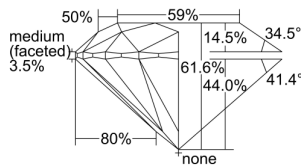

GIA®

FACSIMILE

GIA REPORT 6212775976

Verify this report at gia.edu

GIA DIAMOND DOSSIER®

February 09, 2016
GIA Report Number 6212775976
Shape and Cutting Style ..... Round Brilliant
Measurements ..... 5.74 - 5.76 x 3.54 mm

GRADING RESULTS

Carat Weight ..... 0.71 carat
Color Grade ..... G
Clarity Grade S11
Cut Grade ..... Excellent

ADDITIONAL GRADING INFORMATION

Polish ..... Excellent
Symmetry ..... Excellent
Fluorescence ..... None
Clarity Characteristics ..... Feather
Inscription(s): GIA 6212775976

PROPORTIONS

Profile to actual proportions

GRADING SCALES

GIA COLOR SCALE

COLOREST	D
	E
	F
	G
	H
	I
	J
NEAR COLOREST	K
	L
FLAINT	M
	N
	O
	P
	Q
VERY LIGHT	R
	S
	T
	U
	V
	W
	X
	Y
LIGHT	Z

GIA CLARITY SCALE

FLAWLESS	INTERNAL FLAWLESS	
		EXCELLENT
VERY VERY SLIGHTLY INCLUDED	VVS₁	
	VVS₂	
VERY SLIGHTLY INCLUDED	VS₁	
	VS₂	
SLIGHTLY INCLUDED	S1₁	
	S1₂	
INCLUDED	I₁	
	I₂	
	I₃	
POOR		

GIA CUT SCALE

EXCELLENT
VERY GOOD
GOOD
FAIR
POOR