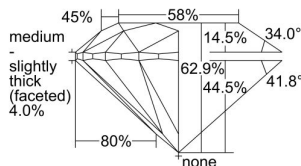

GIA®

FACSIMILE

GIA REPORT 7213811420

Verify this report at gia.edu

GIA DIAMOND DOSSIER®

February 17, 2016
GIA Report Number 7213811420
Shape and Cutting Style ..... Round Brilliant
Measurements ..... 5.08 - 5.09 x 3.20 mm

GRADING RESULTS

Carat Weight ..... 0.50 carat
Color Grade ..... D
Clarity Grade VS1
Cut Grade ..... Excellent

ADDITIONAL GRADING INFORMATION

Polish ..... Excellent
Symmetry ..... Excellent
Fluorescence ..... Medium Blue
Clarity Characteristics ..... Feather, Pinpoint
Inscription(s): GIA 7213811420

PROPORTIONS

Profile to actual proportions

GRADING SCALES

GIA COLOR SCALE

COLORLESS	D
	E
	F
	G
	H
	I
	J
NEAR COLORLESS	K
	L
Faint	M
	N
	O
	P
Very Light	Q
	R
	S
	T
	U
	V
Light	W
	X
	Y
	Z

GIA CLARITY SCALE

FLAWLESS	INTERNAL FLAWLESS	
		FLAWLESS
VERY VERY SLIGHTLY INCLUDED	VVS₁	
	VVS₂	
VERY SLIGHTLY INCLUDED	VS₁	
	VS₂	
SLIGHTLY INCLUDED	SI₁	
	SI₂	
INCLUDED	I₁	
	I₂	
	I₃	

GIA CUT SCALE

EXCELLENT
VERY GOOD
GOOD
FAIR
POOR