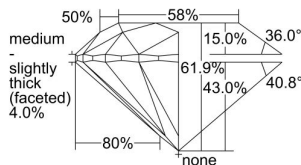

GIA®

FACSIMILE

GIA REPORT 6212820681

Verify this report at gia.edu

GIA DIAMOND DOSSIER®

February 16, 2016
GIA Report Number 6212820681
Shape and Cutting Style ..... Round Brilliant
Measurements ..... 5.70 - 5.73 x 3.54 mm

GRADING RESULTS

Carat Weight ..... 0.71 carat
Color Grade ..... F
Clarity Grade VS1
Cut Grade ..... Excellent

ADDITIONAL GRADING INFORMATION

Polish ..... Excellent
Symmetry ..... Excellent
Fluorescence ..... None
Clarity Characteristics..... Feather, Cloud, Indented Natural
Inscription(s): GIA 6212820681

PROPORTIONS

Profile to actual proportions

GRADING SCALES

GIA COLOR SCALE	GIA CLARITY SCALE	GIA CUT SCALE	
D	FLAWLESS	EXCELLENT	
E	INTERNALLY FLAWLESS		
F		VVS₁	VERY GOOD
G	VVS₂		
H	VS₁	GOOD	
I	VS₂		
J	SI₁	FAIR	
K	SI₂		
L	I₁	POOR	
M	I₂		
N	I₃		
O			
P			
Q			
R			
S			
T			
U			
V			
W			
X			
Y			
Z