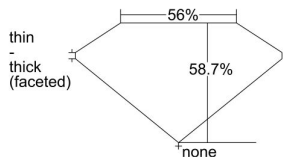

GIA®

FACSIMILE

GIA REPORT 1218655644

Verify this report at gia.edu

GIA DIAMOND DOSSIER®

February 04, 2016
GIA Report Number 1218655644
Shape and Cutting Style ..... Pear Brilliant
Measurements ..... 5.45 x 3.64 x 2.14 mm

GRADING RESULTS

Carat Weight ..... 0.25 carat
Color Grade ..... F
Clarity Grade VS1

ADDITIONAL GRADING INFORMATION

Polish ..... Very Good
Symmetry ..... Very Good
Fluorescence ..... None
Clarity Characteristics ..... Cloud, Pinpoint
Inscription(s): GIA 1218655644

PROPORTIONS

Profile not to actual proportions

GRADING SCALES

GIA COLOR SCALE		GIA CLARITY SCALE			
COLORLESS	D	VERY VERY SLIGHTLY INCLUDED	FLAWLESS		
	E		INTERNALLY FLAWLESS		
	F	VERY SLIGHTLY INCLUDED	VVS₁		
	G		VVS₂		
	H		VS₁		
	NEAR COLORLESS	I	SLIGHTLY INCLUDED	VS₂	
		J		SI₁	
		FAINT	K	INCLUDED	SI₂
			L		I₁
			M		I₂
VERY LIGHT	N	LIGHT	I₃		
	O				
	P				
	Q				
	R