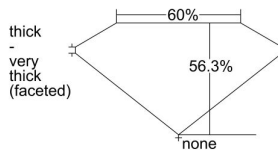

GIA®

FACSIMILE

GIA REPORT 6212773928

Verify this report at gia.edu

GIA DIAMOND DOSSIER®

February 15, 2016
GIA Report Number 6212773928
Shape and Cutting Style ..... Pear Brilliant
Measurements ..... 6.92 x 4.59 x 2.59 mm

GRADING RESULTS

Carat Weight ..... 0.50 carat
Color Grade ..... F
Clarity Grade VS2

ADDITIONAL GRADING INFORMATION

Polish ..... Excellent
Symmetry ..... Very Good
Fluorescence ..... None
Clarity Characteristics..... Indented Natural
Inscription(s): GIA 6212773928

PROPORTIONS

Profile not to actual proportions

GRADING SCALES

GIA COLOR SCALE		GIA CLARITY SCALE			
COLORLESS	D	VERY VERY SLIGHTLY INCLUDED	FLAWLESS		
	E		INTERNALLY FLAWLESS		
	F	VERY SLIGHTLY INCLUDED	VVS₁		
	G		VVS₂		
	H		VS₁		
	NEAR COLORLESS	I	SLIGHTLY INCLUDED	VS₂	
		J		SI₁	
		FAINT	K	INCLUDED	SI₂
			L		I₁
			M		I₂
VERY LIGHT	N	LIGHT	I₃		
	O				
	P				
	Q				
LIGHT	R				
	S				
	T				
	U				
	V				
	Z