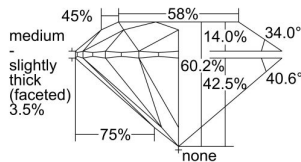

GIA®

FACSIMILE

GIA REPORT 2176537032

Verify this report at gia.edu

GIA DIAMOND DOSSIER®

October 06, 2014
GIA Report Number 2176537032
Shape and Cutting Style ..... Round Brilliant
Measurements ..... 4.32 - 4.34 x 2.61 mm

GRADING RESULTS

Carat Weight ..... 0.30 carat
Color Grade ..... D
Clarity Grade S11
Cut Grade ..... Excellent

ADDITIONAL GRADING INFORMATION

Polish ..... Excellent
Symmetry ..... Very Good
Fluorescence ..... None
Clarity Characteristics ..... Feather
Inscription(s): GIA 2176537032

PROPORTIONS

Profile to actual proportions

GRADING SCALES

GIA COLOR SCALE

COLORLESS	D
	E
	F
	G
	H
	I
	J
NEAR COLORLESS	K
	L
Faint	M
	N
	O
	P
Very Light	Q
	R
	S
	T
	U
	V
Light	W
	X
	Y
	Z

GIA CLARITY SCALE

GIA CUT SCALE

EXCELLENT	VERY GOOD	GOOD	FAIR	POOR	
					EXCELLENT
VERY GOOD	GOOD	FAIR	POOR		
				VERY GOOD	
GOOD	FAIR	POOR			
			GOOD		
FAIR	POOR				
		FAIR			
POOR					
	POOR