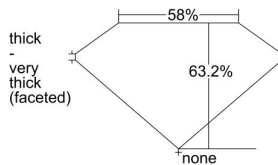

GIA®

FACSIMILE

GIA REPORT 3215766823

Verify this report at gia.edu

GIA DIAMOND DOSSIER®

February 11, 2016
GIA Report Number 3215766823
Shape and Cutting Style ..... Pear Brilliant
Measurements ..... 6.66 x 4.44 x 2.81 mm

GRADING RESULTS

Carat Weight ..... 0.50 carat
Color Grade ..... D
Clarity Grade VVS1

ADDITIONAL GRADING INFORMATION

Polish ..... Excellent
Symmetry ..... Excellent
Fluorescence ..... None
Clarity Characteristics..... Internal Graining, Surface Graining
Inscription(s): GIA 3215766823

PROPORTIONS

Profile not to actual proportions

GRADING SCALES

GIA COLOR SCALE		GIA CLARITY SCALE			
COLORLESS	D	VERY VERY SLIGHTLY INCLUDED	FLAWLESS		
	E		INTERNALLY FLAWLESS		
	F	VERY SLIGHTLY INCLUDED	VVS₁		
	G		VVS₂		
	H		VS₁		
	NEAR COLORLESS	I	SLIGHTLY INCLUDED	VS₂	
		J		SI₁	
		FAINT	K	INCLUDED	SI₂
			L		I₁
			M		I₂
VERY LIGHT	N	LIGHT	I₃		
	O				
	P				
	Q				
LIGHT	R				
	S				
	T				
	U				
	V				
	W				
	X				
	Y				
	Z