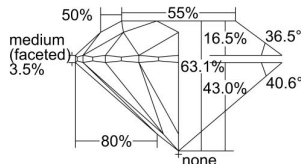

GIA®

FACSIMILE

GIA REPORT 7216830429

Verify this report at gia.edu

GIA DIAMOND DOSSIER®

February 17, 2016
GIA Report Number 7216830429
Shape and Cutting Style ..... Round Brilliant
Measurements ..... 5.64 - 5.69 x 3.57 mm

GRADING RESULTS

Carat Weight ..... 0.71 carat
Color Grade ..... E
Clarity Grade VVS1
Cut Grade ..... Excellent

ADDITIONAL GRADING INFORMATION

Polish ..... Excellent
Symmetry ..... Excellent
Fluorescence ..... Medium Blue
Clarity Characteristics ..... Cloud
Inscription(s): GIA 7216830429

PROPORTIONS

Profile to actual proportions

GRADING SCALES

GIA COLOR SCALE

COLORED	D
	E
	F
	G
	H
	I
	J
NEAR COLORLESS	K
	L
Faint	M
	N
	O
	P
	Q
	R
	S
	T
	U
	V
	W
	X
	Y
Light	Z

GIA CLARITY SCALE

FLAWLESS	VERY VERY SLIGHTLY INCLUDED	VVS₁	VVS₂	VS₁	VS₂	SLIGHTLY INCLUDED	SI₁	SI₂	I₁	I₂	I₃	
												INTERNALLY FLAWLESS

GIA CUT SCALE

EXCELLENT
VERY GOOD
GOOD
FAIR
POOR