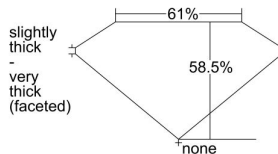

GIA®

FACSIMILE

GIA REPORT 7218355293

Verify this report at gia.edu

GIA DIAMOND DOSSIER®

December 18, 2015
GIA Report Number 7218355293
Shape and Cutting Style ..... Pear Brilliant
Measurements ..... 6.67 x 4.34 x 2.54 mm

GRADING RESULTS

Carat Weight ..... 0.44 carat
Color Grade ..... F
Clarity Grade SI1

ADDITIONAL GRADING INFORMATION

Polish ..... Good
Symmetry ..... Very Good
Fluorescence ..... None
Clarity Characteristics ..... Crystal
Inscription(s): GIA 7218355293

PROPORTIONS

Profile not to actual proportions

GRADING SCALES

GIA COLOR SCALE		GIA CLARITY SCALE	
NEAR COLORLESS	D	VERY VERY SLIGHTLY INCLUDED	FLAWLESS
	E		INTERNALLY FLAWLESS
	F	VERY SLIGHTLY INCLUDED	VVS₁
	G		VVS₂
	H	SLIGHTLY INCLUDED	VS₁
	I		VS₂
	J	INCLUDED	SI₁
	K		SI₂
	L	LIGHT	I₁
	M		I₂
N	I₃		
O			
P			
Q			
R			
S			
T			
U			
V			
W			
X			
Y			
Z