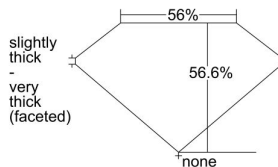

GIA®

FACSIMILE

GIA REPORT 2214746228

Verify this report at gia.edu

GIA DIAMOND DOSSIER®

February 09, 2016
GIA Report Number 2214746228
Shape and Cutting Style ..... Heart Brilliant
Measurements ..... 4.62 x 5.15 x 2.91 mm

GRADING RESULTS

Carat Weight ..... 0.42 carat
Color Grade ..... E
Clarity Grade SI1

ADDITIONAL GRADING INFORMATION

Polish ..... Excellent
Symmetry ..... Very Good
Fluorescence ..... None
Clarity Characteristics ..... Feather, Cloud
Inscription(s): GIA 2214746228

PROPORTIONS

Profile not to actual proportions

GRADING SCALES

GIA COLOR SCALE		GIA CLARITY SCALE		
NEAR COLORLESS	D	VERY VERY SLIGHTLY INCLUDED	FLAWLESS	
	E		INTERNALLY FLAWLESS	
	F	VERY SLIGHTLY INCLUDED	VVS₁	
	G		VVS₂	
	H		VS₁	
	FAINT	I	SLIGHTLY INCLUDED	VS₂
		J		SI₁
		K	INCLUDED	SI₂
		L		I₁
		M		I₂
N		I₃		
LIGHT	O			
	P			
	Q			
	R			
	S			
	T			
	U			
	V			
	W			
	X			
	Y			
	Z