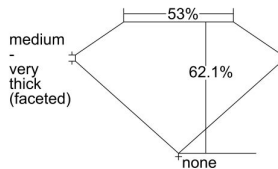

GIA®

FACSIMILE

GIA REPORT 6211654224

Verify this report at gia.edu

GIA DIAMOND DOSSIER®

February 03, 2016
GIA Report Number 6211654224
Shape and Cutting Style ..... Heart Brilliant
Measurements ..... 4.38 x 5.21 x 3.23 mm

GRADING RESULTS

Carat Weight ..... 0.46 carat
Color Grade ..... H
Clarity Grade SI1

ADDITIONAL GRADING INFORMATION

Polish ..... Excellent
Symmetry ..... Good
Fluorescence ..... None
Clarity Characteristics ..... Feather
Inscription(s): GIA 6211654224

PROPORTIONS

Profile not to actual proportions

GRADING SCALES

GIA COLOR SCALE		GIA CLARITY SCALE		
NEAR COLORLESS	D	VERY SLIGHTLY INCLUDED	FLAWLESS	
	E		INTERNALLY FLAWLESS	
	F	VERY SLIGHTLY INCLUDED	VVS₁	
	G		VVS₂	
	H		VS₁	
	FAINT	I	VERY SLIGHTLY INCLUDED	VS₂
		J		SI₁
		K	SLIGHTLY INCLUDED	SI₂
		L		I₁
		M		I₂
VERT LIGHT	N	INCLUDED	I₃	
	O			
	P			
	Q			
	R			
LIGHT	S			
	T			
	U			
	V			
	W			
	X			
	Y			
	Z