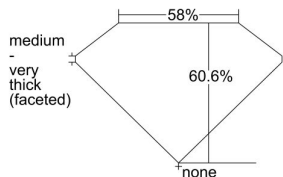

GIA®

FACSIMILE

GIA REPORT

7218708441

Verify this report at gia.edu

GIA DIAMOND DOSSIER®

February 09, 2016

GIA Report Number 7218708441

Shape and Cutting Style ..... Heart Brilliant

Measurements ..... 3.95 x 4.79 x 2.90 mm

GRADING RESULTS

Carat Weight ..... 0.32 carat

Color Grade ..... D

Clarity Grade VVS1

ADDITIONAL GRADING INFORMATION

Polish ..... Excellent

Symmetry ..... Very Good

Fluorescence ..... None

Clarity Characteristics..... Pinpoint, Feather

Inscription(s): GIA 7218708441

PROPORTIONS

Profile not to actual proportions

GRADING SCALES

GIA COLOR SCALE		GIA CLARITY SCALE			
COLORLESS	D	VERY VERY SLIGHTLY INCLUDED	FLAWLESS		
	E		INTERNALLY FLAWLESS		
	F	VERY SLIGHTLY INCLUDED	VVS₁		
	G		VVS₂		
	H		VS₁		
	NEAR COLORLESS	I	SLIGHTLY INCLUDED	VS₂	
		J		SI₁	
		FAINT	K	INCLUDED	SI₂
			L		I₁
			M		I₂
VERY LIGHT			N	INCLUDED	I₃
			O		
			P		
	Q				
LIGHT	R				
	S				
	T				
	U				
	V				
	W				
	X				
	Y				
	Z