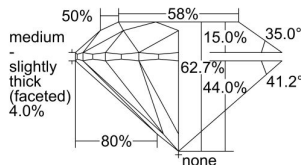

GIA®

FACSIMILE

GIA REPORT 3215471311

Verify this report at gia.edu

GIA DIAMOND DOSSIER®

January 07, 2016
GIA Report Number 3215471311
Shape and Cutting Style ..... Round Brilliant
Measurements ..... 6.15 - 6.18 x 3.86 mm

GRADING RESULTS

Carat Weight ..... 0.91 carat
Color Grade ..... E
Clarity Grade VS2
Cut Grade ..... Excellent

ADDITIONAL GRADING INFORMATION

Polish ..... Excellent
Symmetry ..... Excellent
Fluorescence ..... None
Clarity Characteristics ..... Cloud, Feather, Crystal
Inscription(s): GIA 3215471311

PROPORTIONS

Profile to actual proportions

GRADING SCALES

GIA COLOR SCALE	GIA CLARITY SCALE	GIA CUT SCALE	
D	FLAWLESS	EXCELLENT	
E	INTERNALLY FLAWLESS		
F		VVS₁	VERY GOOD
G	VVS₂		
H	VS₁	GOOD	
I	VS₂		
J	SI₁	FAIR	
K	SI₂		
L	I₁	POOR	
M	I₂		
N	I₃		
O			
P			
Q			
R			
S			
T			
U			
V			
W			
X			
Y			
Z