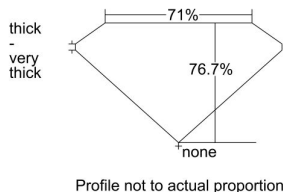

GIA®

FACSIMILE

GIA REPORT 5213666449

Verify this report at gia.edu

GIA DIAMOND DOSSIER®

February 08, 2016
GIA Report Number 5213666449
Shape and Cutting Style ..... Square Modified Brilliant
Measurements ..... 4.71 x 4.69 x 3.60 mm

GRADING RESULTS

Carat Weight ..... 0.71 carat
Color Grade ..... J
Clarity Grade VVS1

ADDITIONAL GRADING INFORMATION

Polish ..... Excellent
Symmetry ..... Good
Fluorescence ..... Medium Blue
Clarity Characteristics ..... Cavity, Feather
Inscription(s): GIA 5213666449

PROPORTIONS

GRADING SCALES

GIA COLOR SCALE		GIA CLARITY SCALE			
COLORLESS	D	VERY VERY SLIGHTLY INCLUDED	FLAWLESS		
	E		INTERNALLY FLAWLESS		
	F	VERY SLIGHTLY INCLUDED	VVS₁		
	G		VVS₂		
	H		VS₁		
	NEAR COLORLESS	I	SLIGHTLY INCLUDED	VS₂	
		J		SI₁	
		FAINT	K	INCLUDED	SI₂
			L		I₁
			M		I₂
VERY LIGHT	N	LIGHT	I₃		
	O				
	P				
	Q				
	R				
	S				
	T				
	U				
	V				
	W				
	X				
	Y				
	Z