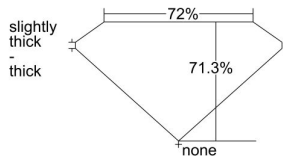

GIA®

FACSIMILE

GIA REPORT 7216177933

Verify this report at gia.edu

GIA DIAMOND DOSSIER®

November 25, 2015
GIA Report Number 7216177933
Shape and Cutting Style ..... Square Modified Brilliant
Measurements ..... 5.37 x 5.28 x 3.76 mm

GRADING RESULTS

Carat Weight ..... 0.90 carat
Color Grade ..... H
Clarity Grade SI1

ADDITIONAL GRADING INFORMATION

Polish ..... Very Good
Symmetry ..... Very Good
Fluorescence ..... None
Clarity Characteristics ..... Crystal
Inscription(s): GIA 7216177933

PROPORTIONS

Profile not to actual proportions

GRADING SCALES

GIA COLOR SCALE		GIA CLARITY SCALE			
COLORLESS	D	VERY VERY SLIGHTLY INCLUDED	FLAWLESS		
	E		INTERNALLY FLAWLESS		
	F	VERY SLIGHTLY INCLUDED	VVS₁		
	G		VVS₂		
	H		VS₁		
	NEAR COLORLESS	I	SLIGHTLY INCLUDED	VS₂	
		J		SI₁	
		FAINT	K	INCLUDED	SI₂
			L		I₁
			M		I₂
VERY LIGHT	N	LIGHT	I₃		
	O				
	P				
	Q				
LIGHT	R				
	S				
	T				
	U				
	V				
	W				
	X				
	Y				
	Z