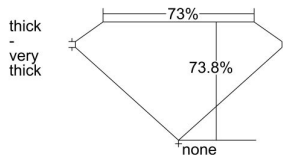

GIA®

FACSIMILE

GIA REPORT 2217146351

Verify this report at gia.edu

GIA DIAMOND DOSSIER®

November 20, 2015
GIA Report Number 2217146351
Shape and Cutting Style ..... Square Modified Brilliant
Measurements ..... 5.22 x 5.12 x 3.78 mm

GRADING RESULTS

Carat Weight ..... 0.86 carat
Color Grade ..... E
Clarity Grade VS1

ADDITIONAL GRADING INFORMATION

Polish ..... Very Good
Symmetry ..... Very Good
Fluorescence ..... None
Clarity Characteristics ..... Crystal, Cloud
Inscription(s): GIA 2217146351

PROPORTIONS

Profile not to actual proportions

GRADING SCALES

GIA COLOR SCALE		GIA CLARITY SCALE			
COLORLESS	D	VERY VERY SLIGHTLY INCLUDED	FLAWLESS		
	E		INTERNALLY FLAWLESS		
	F	VERY SLIGHTLY INCLUDED	VVS₁		
	G		VVS₂		
	H		VS₁		
	NEAR COLORLESS	I	VERY SLIGHTLY INCLUDED	VS₂	
		J		SI₁	
		FAINT	K	SLIGHTLY INCLUDED	SI₂
			L		I₁
			M		I₂
VERY LIGHT	N	INCLUDED	I₃		
	O				
	P				
	Q				
	R				
LIGHT	S				
	T				
	U				
	V				
	W				
	X				
	Y				
	Z