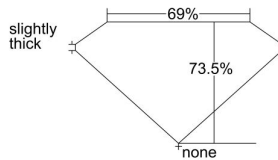

GIA®

FACSIMILE

GIA REPORT 6215391861

Verify this report at gia.edu

GIA DIAMOND DOSSIER®

December 28, 2015
GIA Report Number 6215391861
Shape and Cutting Style ..... Square Modified Brilliant
Measurements ..... 4.95 x 4.94 x 3.63 mm

GRADING RESULTS

Carat Weight ..... 0.75 carat
Color Grade ..... E
Clarity Grade SI1

ADDITIONAL GRADING INFORMATION

Polish ..... Excellent
Symmetry ..... Excellent
Fluorescence ..... None
Clarity Characteristics ..... Feather
Inscription(s): GIA 6215391861

PROPORTIONS

Profile not to actual proportions

GRADING SCALES

GIA COLOR SCALE		GIA CLARITY SCALE			
COLORLESS	D	VERY VERY SLIGHTLY INCLUDED	FLAWLESS		
	E		INTERNALLY FLAWLESS		
	F	VERY SLIGHTLY INCLUDED	VVS₁		
	G		VVS₂		
	H		VS₁		
	NEAR COLORLESS	I	SLIGHTLY INCLUDED	VS₂	
		J		SI₁	
		FAINT	K	INCLUDED	SI₂
			L		I₁
			M		I₂
VERY LIGHT	N	LIGHT	I₃		
	O				
	P				
	Q				
LIGHT	R				
	S				
	T				
	U				
	V				
	W				
	X				
	Y				
	Z