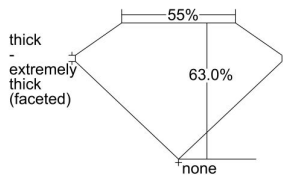

GIA®

FACSIMILE

GIA REPORT 6215654580

Verify this report at gia.edu

GIA DIAMOND DOSSIER®

February 03, 2016
GIA Report Number 6215654580
Shape and Cutting Style ..... Heart Brilliant
Measurements ..... 4.36 x 5.20 x 3.28 mm

GRADING RESULTS

Carat Weight ..... 0.45 carat
Color Grade ..... E
Clarity Grade VVS1

ADDITIONAL GRADING INFORMATION

Polish ..... Excellent
Symmetry ..... Good
Fluorescence ..... None
Clarity Characteristics..... Pinpoint, Indented Natural, Feather
Inscription(s): GIA 6215654580

PROPORTIONS

Profile not to actual proportions

GRADING SCALES

GIA COLOR SCALE		GIA CLARITY SCALE		
COLORLESS	D	VERY VERY SLIGHTLY INCLUDED	FLAWLESS	
	E		INTERNALLY FLAWLESS	
	F		VVS₁	
	G		VVS₂	
	NEAR COLORLESS	H	VERY SLIGHTLY INCLUDED	VS₁
		I		VS₂
		J	SLIGHTLY INCLUDED	S₁
		K		S₂
	L	I₁		
	FAINT	M	INCLUDED	I₂
N		I₃		
O		LIGHT		
P				
Q				
R				
S				
T				
VERY LIGHT	U			
	V			
	W			
	X			
COLORLESS	Y			
	Z