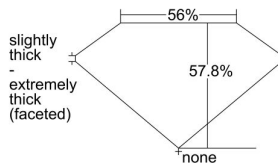

GIA®

FACSIMILE

GIA REPORT 7212654541

Verify this report at gia.edu

GIA DIAMOND DOSSIER®

February 03, 2016
GIA Report Number 7212654541
Shape and Cutting Style ..... Heart Brilliant
Measurements ..... 4.17 x 4.96 x 2.87 mm

GRADING RESULTS

Carat Weight ..... 0.36 carat
Color Grade I
Clarity Grade VS2

ADDITIONAL GRADING INFORMATION

Polish ..... Very Good
Symmetry ..... Good
Fluorescence ..... None
Clarity Characteristics ..... Feather
Inscription(s): GIA 7212654541

PROPORTIONS

Profile not to actual proportions

GRADING SCALES

GIA COLOR SCALE		GIA CLARITY SCALE	
NEAR COLORLESS	D	VERY VERY SLIGHTLY INCLUDED	FLAWLESS
	E		INTERNALLY FLAWLESS
	F		VVS₁
	G		VVS₂
	H		VS₁
	I		VS₂
	J		SI₁
	K		SI₂
	L		I₁
	M		I₂
FAINT	N	INCLUDED	I₃
	O		
	P		
	Q		
VERY LIGHT	R		
	S		
	T		
	U		
LIGHT	V		
	W		
	X		
	Y		
	Z