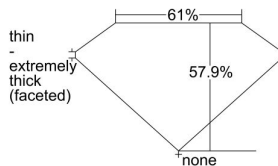

GIA®

FACSIMILE

GIA REPORT 6215654604

Verify this report at gia.edu

GIA DIAMOND DOSSIER®

February 03, 2016
GIA Report Number 6215654604
Shape and Cutting Style ..... Heart Brilliant
Measurements ..... 3.86 x 4.87 x 2.82 mm

GRADING RESULTS

Carat Weight ..... 0.33 carat
Color Grade ..... D
Clarity Grade VS2

ADDITIONAL GRADING INFORMATION

Polish ..... Very Good
Symmetry ..... Good
Fluorescence ..... None
Clarity Characteristics ..... Crystal, Feather
Inscription(s): GIA 6215654604

PROPORTIONS

Profile not to actual proportions

GRADING SCALES

GIA COLOR SCALE		GIA CLARITY SCALE			
COLORLESS	D	VERY VERY SLIGHTLY INCLUDED	FLAWLESS		
	E		INTERNALLY FLAWLESS		
	F	VERY SLIGHTLY INCLUDED	VVS₁		
	G		VVS₂		
	H		VS₁		
	NEAR COLORLESS	I	SLIGHTLY INCLUDED	VS₂	
		J		SI₁	
		FAINT	K	INCLUDED	SI₂
			L		I₁
			M		I₂
VERY LIGHT	N		LIGHT	I₃	
	O				
	P				
	Q				
	R				
	S