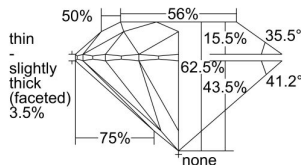

GIA®

FACSIMILE

GIA REPORT

7218184153

Verify this report at gia.edu

GIA DIAMOND DOSSIER®

December 10, 2015
GIA Report Number 7218184153
Shape and Cutting Style ..... Round Brilliant
Measurements ..... 6.16 - 6.20 x 3.87 mm

GRADING RESULTS

Carat Weight ..... 0.90 carat
Color Grade ..... G
Clarity Grade VVS1
Cut Grade ..... Excellent

ADDITIONAL GRADING INFORMATION

Polish ..... Excellent
Symmetry ..... Excellent
Fluorescence ..... None
Clarity Characteristics ..... Pinpoint, Feather
Inscription(s): GIA 7218184153

PROPORTIONS

GRADING SCALES

GIA COLOR SCALE	GIA CLARITY SCALE	GIA CUT SCALE	
D	FLAWLESS	EXCELLENT	
E	INTERNALLY FLAWLESS		
F		VVS₁	VERY GOOD
G	VVS₂		
H	VS₁	GOOD	
I	VS₂		
J	SI₁	FAIR	
K	SI₂		
L	I₁	POOR	
M	I₂		
N	I₃		
O			
P			
Q			
R			
S			
T			
U			
V			
W			
X			
Y			
Z