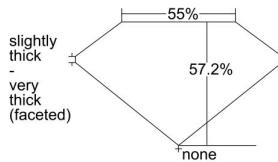

GIA®

FACSIMILE

GIA REPORT 2217616839

Verify this report at gia.edu

GIA DIAMOND DOSSIER®

January 27, 2016
GIA Report Number 2217616839
Shape and Cutting Style ..... Heart Brilliant
Measurements ..... 4.77 x 5.03 x 2.88 mm

GRADING RESULTS

Carat Weight ..... 0.40 carat
Color Grade ..... D
Clarity Grade VS2

ADDITIONAL GRADING INFORMATION

Polish ..... Very Good
Symmetry ..... Very Good
Fluorescence ..... Faint
Clarity Characteristics ..... Crystal
Inscription(s): GIA 2217616839

PROPORTIONS

Profile not to actual proportions

GRADING SCALES

GIA COLOR SCALE		GIA CLARITY SCALE		
COLORLESS	D	VERY VERY SLIGHTLY INCLUDED	FLAWLESS	
	E		INTERNALLY FLAWLESS	
	F	VERY SLIGHTLY INCLUDED	VVS₁	
	G		VVS₂	
	NEAR COLORLESS	H	SLIGHTLY INCLUDED	VS₁
		I		VS₂
		J	INCLUDED	SI₁
		K		SI₂
	FAINT	L	INCLUDED	I₁
		M		I₂
N		INCLUDED	I₃	
O				
P				
Q				
R				
LIGHT		S		
	T			
	U			
	V			
	W			
	X			
	Y			
	Z