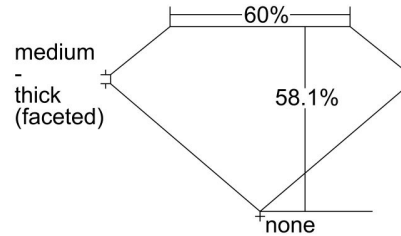

GIA DIAMOND GRADING REPORT

 November 30, 2015
 GIA Report Number 6211200537
 Shape and Cutting Style Heart Brilliant
 Measurements 6.16 x 7.02 x 4.08 mm

GRADING RESULTS

 Carat Weight 1.01 carat
 Color Grade G
 Clarity Grade VS1

ADDITIONAL GRADING INFORMATION

 Polish Excellent
 Symmetry Very Good
 Fluorescence None
 Inscription(s): GIA 6211200537
Comments: Additional pinpoints are not shown.

PROPORTIONS

Profile not to actual proportions

CLARITY CHARACTERISTICS

KEY TO SYMBOLS*

-  Feather
-  Cloud
-  Needle
-  Pinpoint

* Red symbols denote internal characteristics (inclusions). Green or black symbols denote external characteristics (blemishes). Diagram is an approximate representation of the diamond, and symbols shown indicate type, position, and approximate size of clarity characteristics. All clarity characteristics may not be shown. Details of finish are not shown.