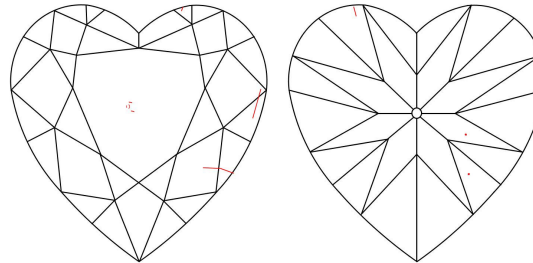

GIA DIAMOND GRADING REPORT

 November 30, 2015
 GIA Report Number 6211200537
 Shape and Cutting Style Heart Brilliant
 Measurements 6.16 x 7.02 x 4.08 mm

GRADING RESULTS

 Carat Weight 1.01 carat
 Color Grade G
 Clarity Grade VS1

ADDITIONAL GRADING INFORMATION

 Polish Excellent
 Symmetry Very Good
 Fluorescence None
 Inscription(s): GIA 6211200537
Comments: Additional pinpoints are not shown.

PROPORTIONS

Profile not to actual proportions

CLARITY CHARACTERISTICS

KEY TO SYMBOLS*

-  Feather
-  Cloud
-  Needle
-  Pinpoint

* Red symbols denote internal characteristics (inclusions). Green or black symbols denote external characteristics (blemishes). Diagram is an approximate representation of the diamond, and symbols shown indicate type, position, and approximate size of clarity characteristics. All clarity characteristics may not be shown. Details of finish are not shown.